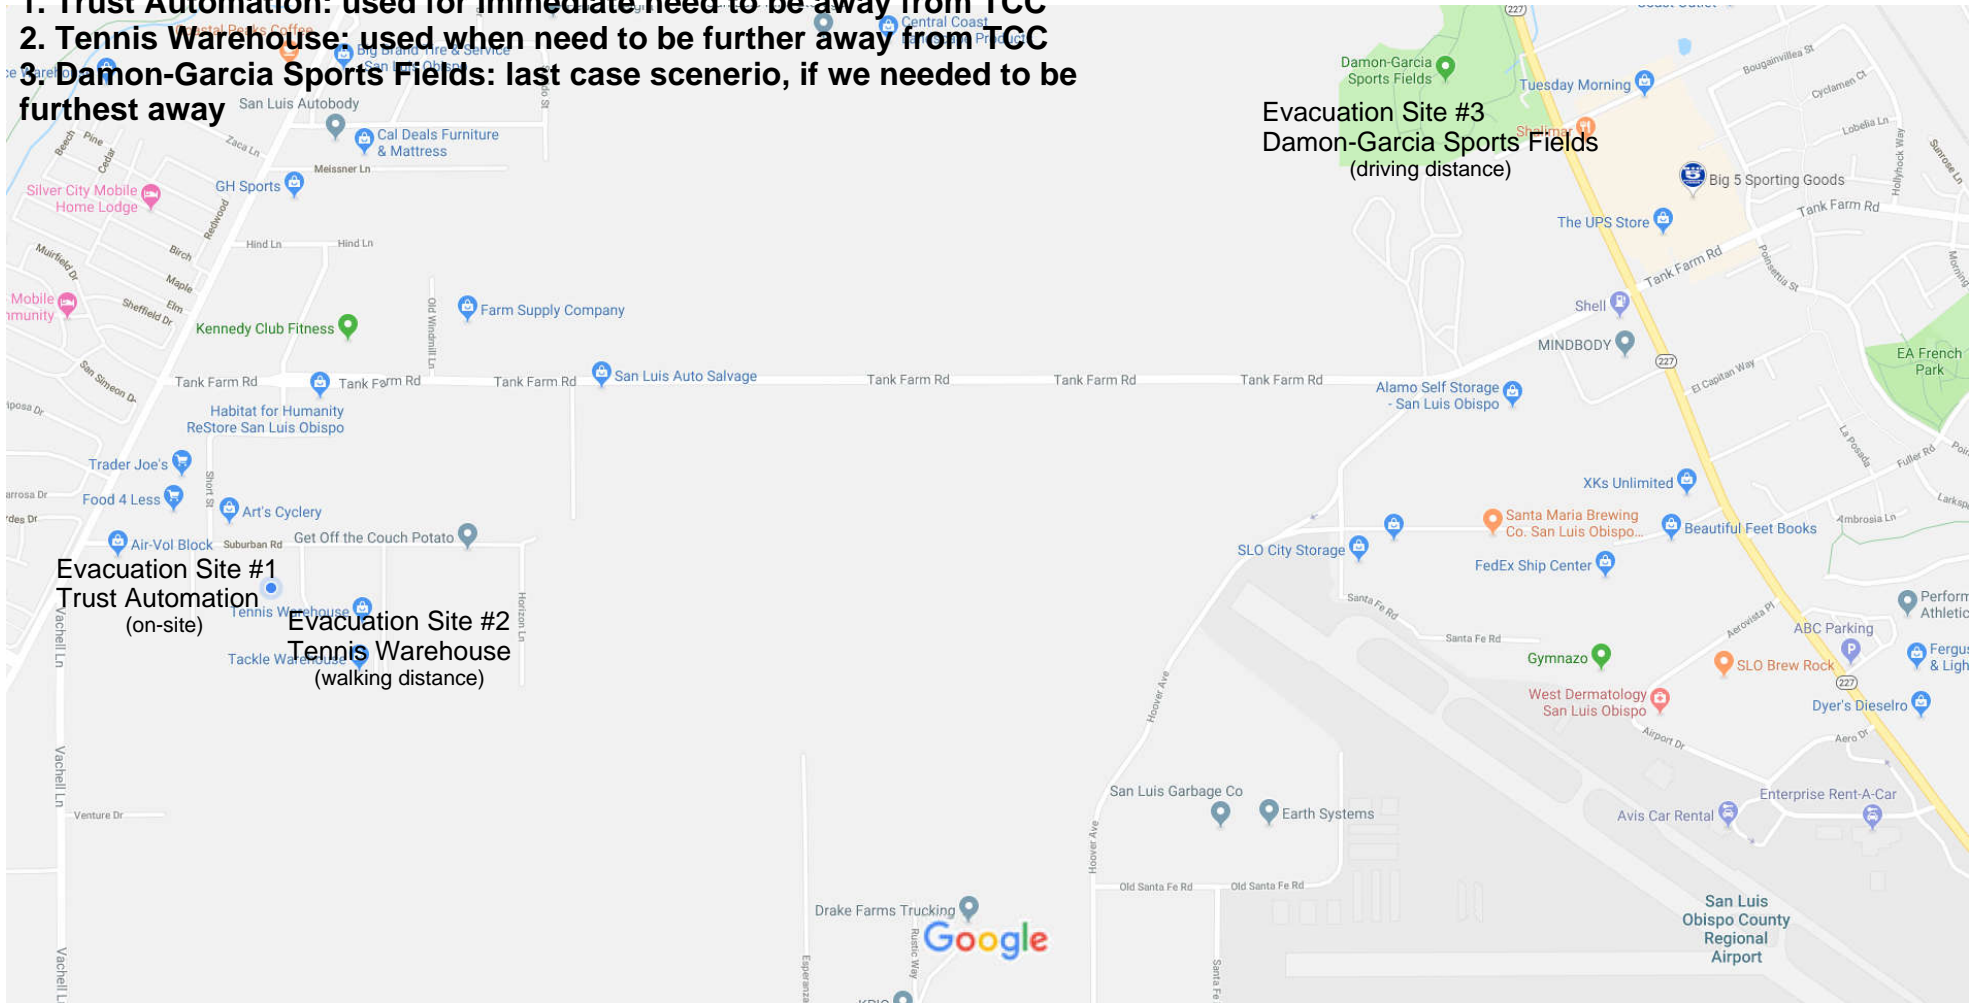

### Trust Children's Center Evacuation Sites...

- 1. Trust Automation: used for immediate need to be away from TCC
- 2. Tennis Warehouse: used when need to be further away from TCC
- 3. Damon-Garcia Sports Fields: last case scenerio, if we needed to be furthest away

Map data ©2019 Google 500 ft